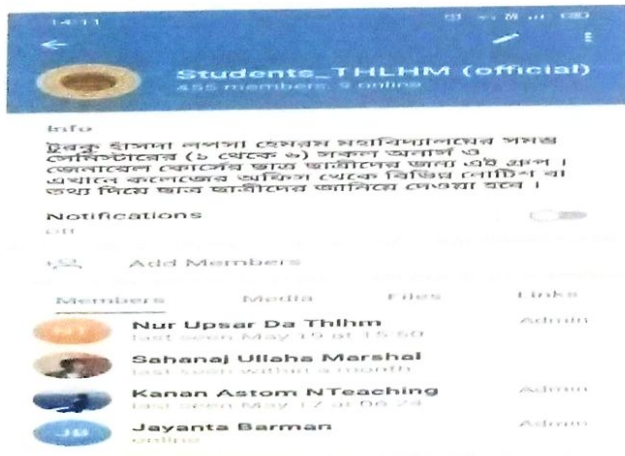

TURKU HANSDA LAPSA HEMRAM MAHAVIDYALAYA

(A Govt. Aided General Degree College affiliated to Burdwan University and registered u/s 2(f) & 12(B) of UGC Act, 1956)

Viii-Madian, Mallarpur
PIN 731216, West Bengal

PO-Ganpur, Birbhum
Phone & Fax 03461-262175
email-timprincipal@gmail.com

Website-www.thlhmahavidyalay.ac.in

NEP Students -teachers Departmental Whats'up /Telegram Group

Mahin
Teacher-in-charge
THLH Mahavidyalay
Madian, Mallarpur, Gonpur
Birbhum, Pin- 731216, W.B.